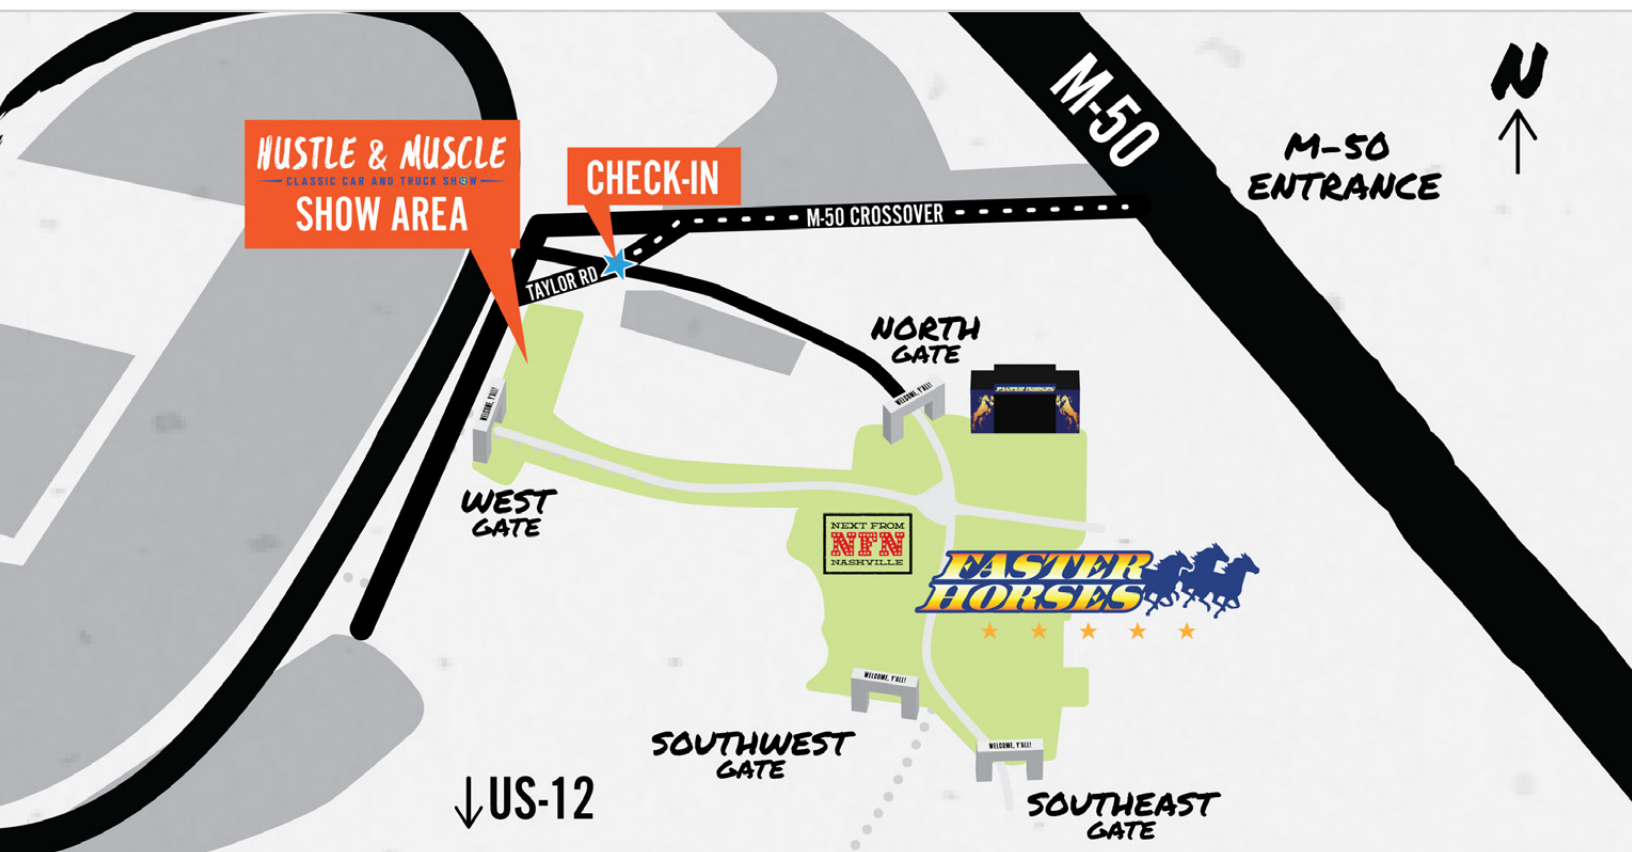

HUSTLE & MUSCLE

CLASSIC CAR AND TRUCK SHOW

PART OF THE 2017

EASTER HORSES

COUNTRY MUSIC & CAMPING FESTIVAL
WEEKEND

@ MIS, BROOKLYN, MI
SUNDAY, JULY 23RD, 2017

DIRECTIONS: Enter off M-50 and follow the signs for "CAR 'n TRUCK SHOW". Everyone with a show vehicle **MUST STOP AT CHECK-IN**. Check in starts at 9:00am - 11:30pm.

RULES & REGULATIONS

- NO alcohol or drugs allowed - ZERO TOLERANCE
- NO profanity, this is a family event
- No access to festival area without proper credentials
- No music is allowed (there will be plenty provided)
- Please follow parking direction per staff
- Coolers are OK for food & non-alcoholic drinks
- NO barbecuing or open flames / fires
- NO added space allowed for tents / pop-ups
- Show starts at 12 NOON, participants need to be in position at that time. Awards are at 6:00pm; show ends at 7:00pm.
- Be courteous to other participants and the fans
- Most important - HAVE FUN...