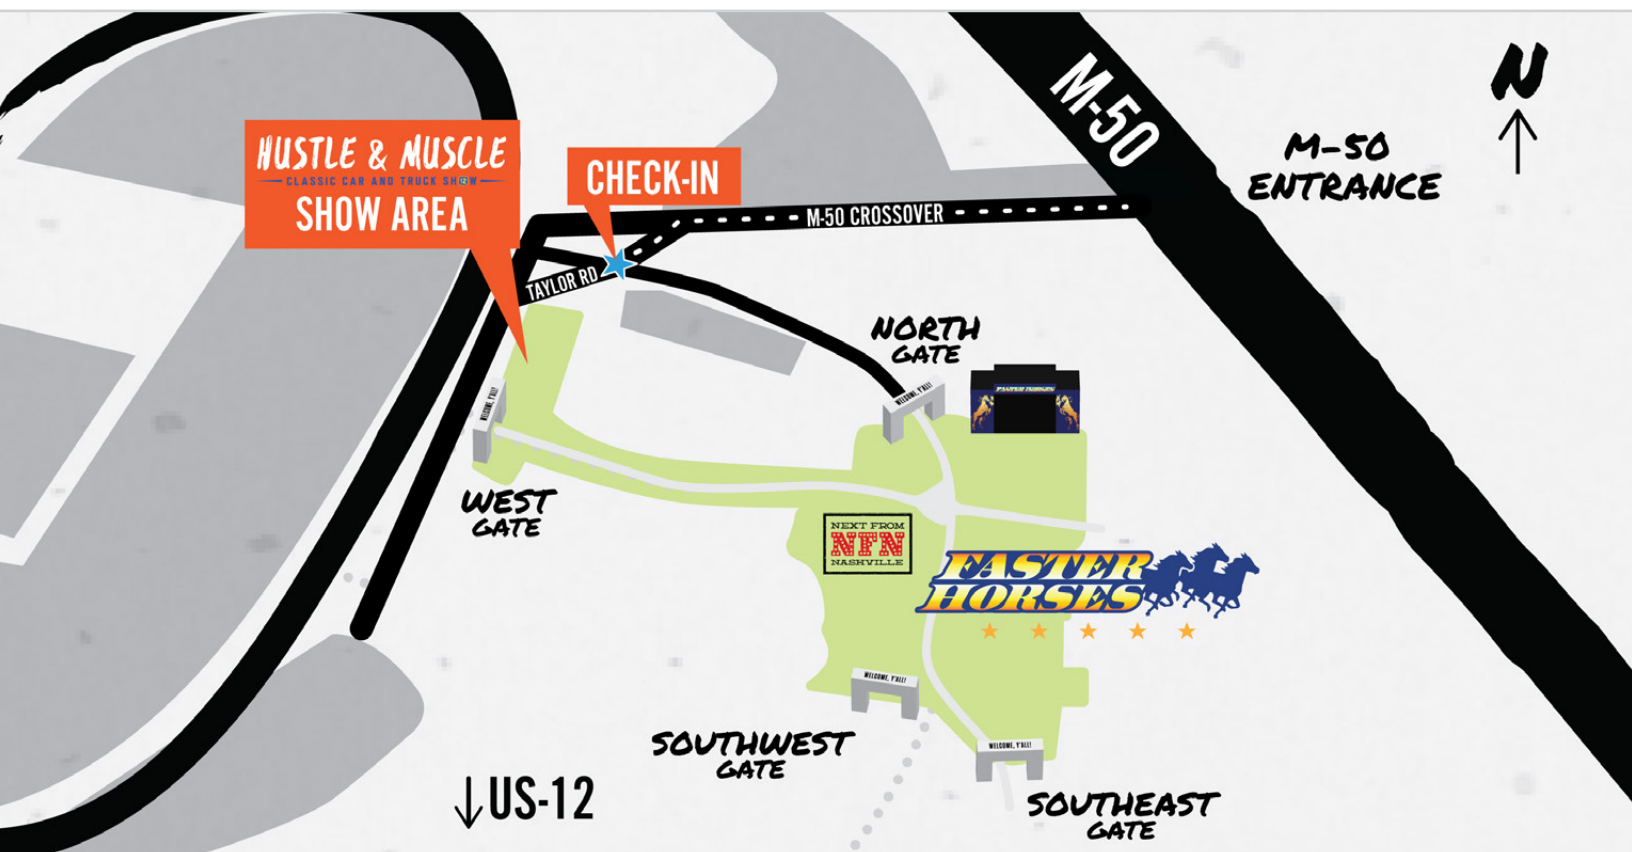

HUSTLE & MUSCLE

CLASSIC CAR AND TRUCK SHOW

PART OF THE 2017

FASTER HORSES

COUNTRY MUSIC & CAMPING FESTIVAL
WEEKEND

@ MIS, BROOKLYN, MI
SUNDAY, JULY 23RD, 2017

DIRECTIONS: Enter off M-50 and follow the signs for "CAR 'n TRUCK SHOW". Everyone with a show vehicle **MUST STOP AT CHECK-IN**. Check in starts at 9:00am - 11:30pm.

RULES & REGULATIONS

- NO alcohol or drugs allowed - ZERO TOLERANCE
- NO profanity, this is a family event
- No access to festival area without proper credentials
- No music is allowed (there will be plenty provided)
- Please follow parking direction per staff
- Coolers are OK for food & non-alcoholic drinks
- NO barbecuing or open flames / fires
- NO added space allowed for tents / pop-ups
- Show starts at 12 NOON, participants need to be in position at that time. Awards are at 6:00pm; show ends at 7:00pm.
- Be courteous to other participants and the fans
- Most important - HAVE FUN...